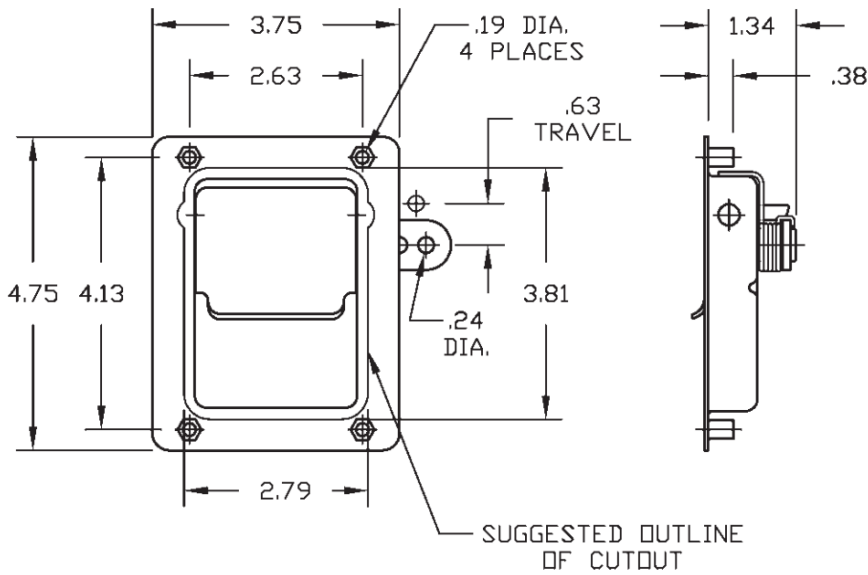

4830 Single Point Paddle Actuator

Features

- Paddle handle assembly with extended lever arm for use in remote latching systems
- Standard features include non-locking, four mounting holes, and black powder wrinkle coat finish

Material

- Steel, black powder coated

Left hand (4830-L) shown, right hand (4830-R) is opposite

Part No.	Type
4830-L	Left Hand
4830-R	Right Hand

Dimensions in inches